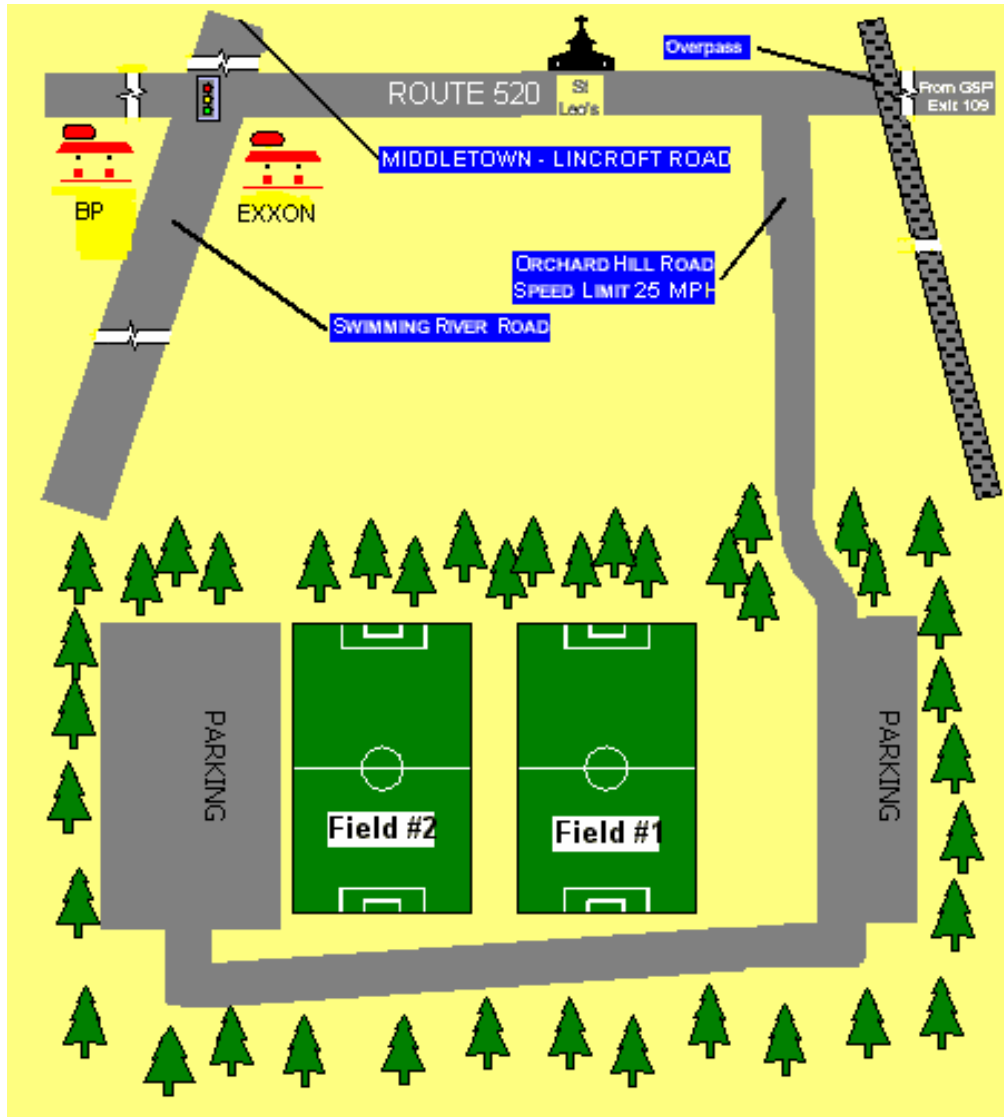

Lincroft Acres Field Directions

From The North:

GSP South (local lanes) to Exit 109. make a RIGHT and under the overpass. Make a LEFT on to Orchard Hill Road. Proceed all the way to the end of the street into the park. Please watch for children. The posted speed limit is 25 MPH.

From the South:

GSP North (local lanes) to Exit 109. Make a LEFT and continue under the GSP and under the next overpass on RT. 520. Make a LEFT on to Orchard Hill Road. Proceed all the way to the end of the street into the park. Please watch for children. The posted speed limit is 25 MPH.